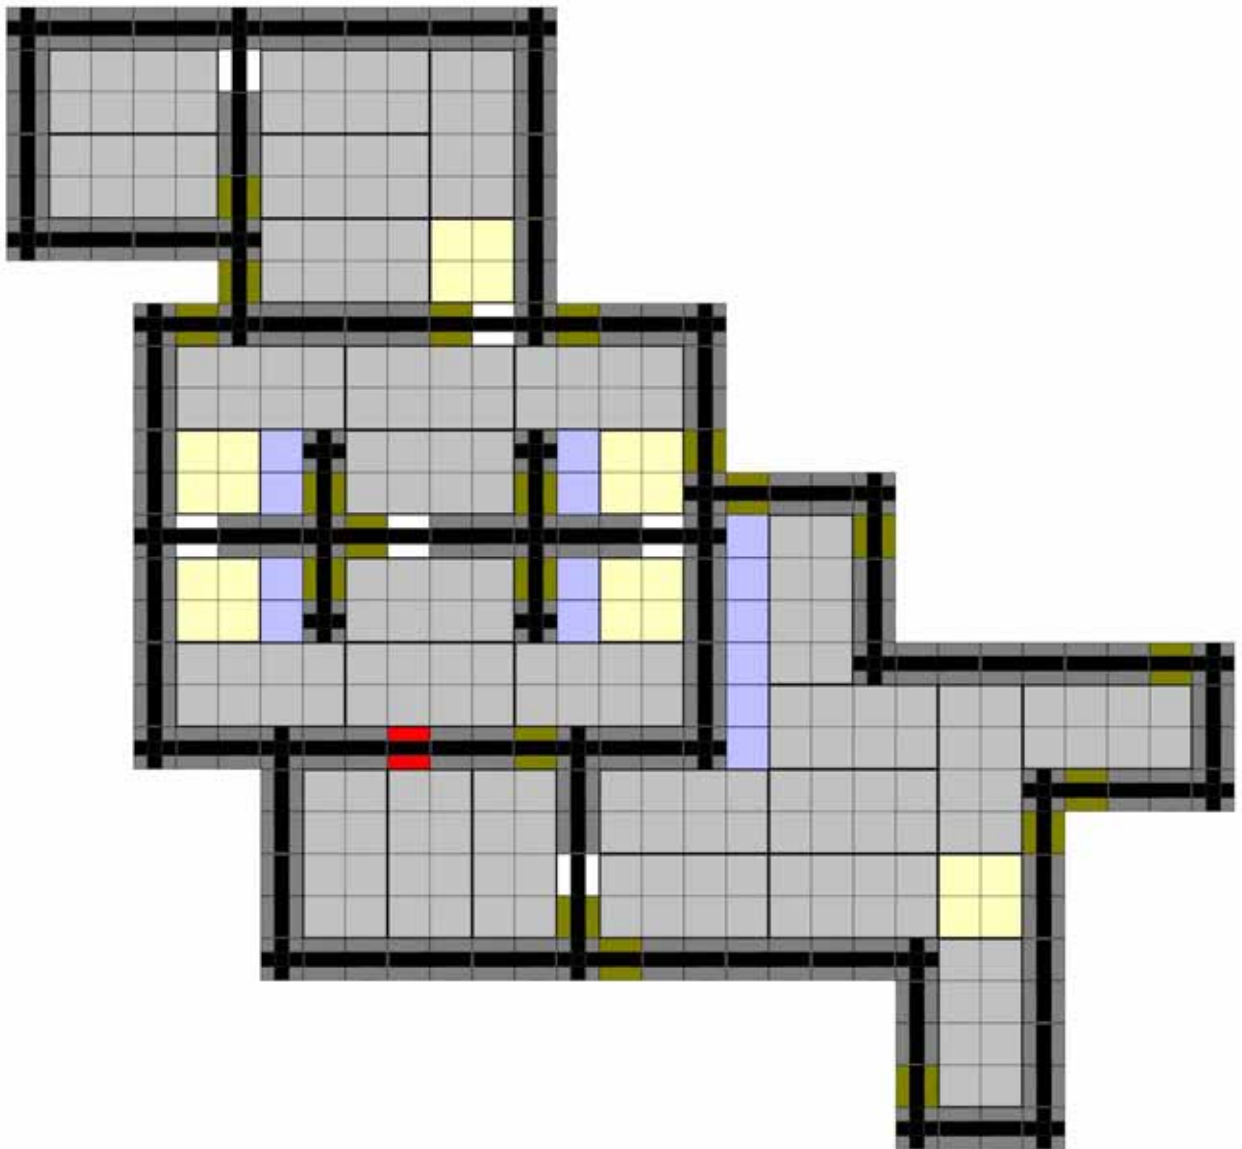

Quest Maps

To be used with

Modular Dungeon parts from

Ancestral Dawn

<http://www.ancestraldawn.com/>

Floors

Doors

Walls

Quest 1
Into the Dark

Quest 1

Into the Dark

Quest 2

The Brothers Durnog

Quest 2

The Brothers Durnog

Quest 3

Problems of Life & Death

Quest 3

Problems of Life & Death

Quest 4
Spoiled Brat

Quest 4
Spoiled Brat

Quest 5
Last Wishes

Quest 5

Last Wishes