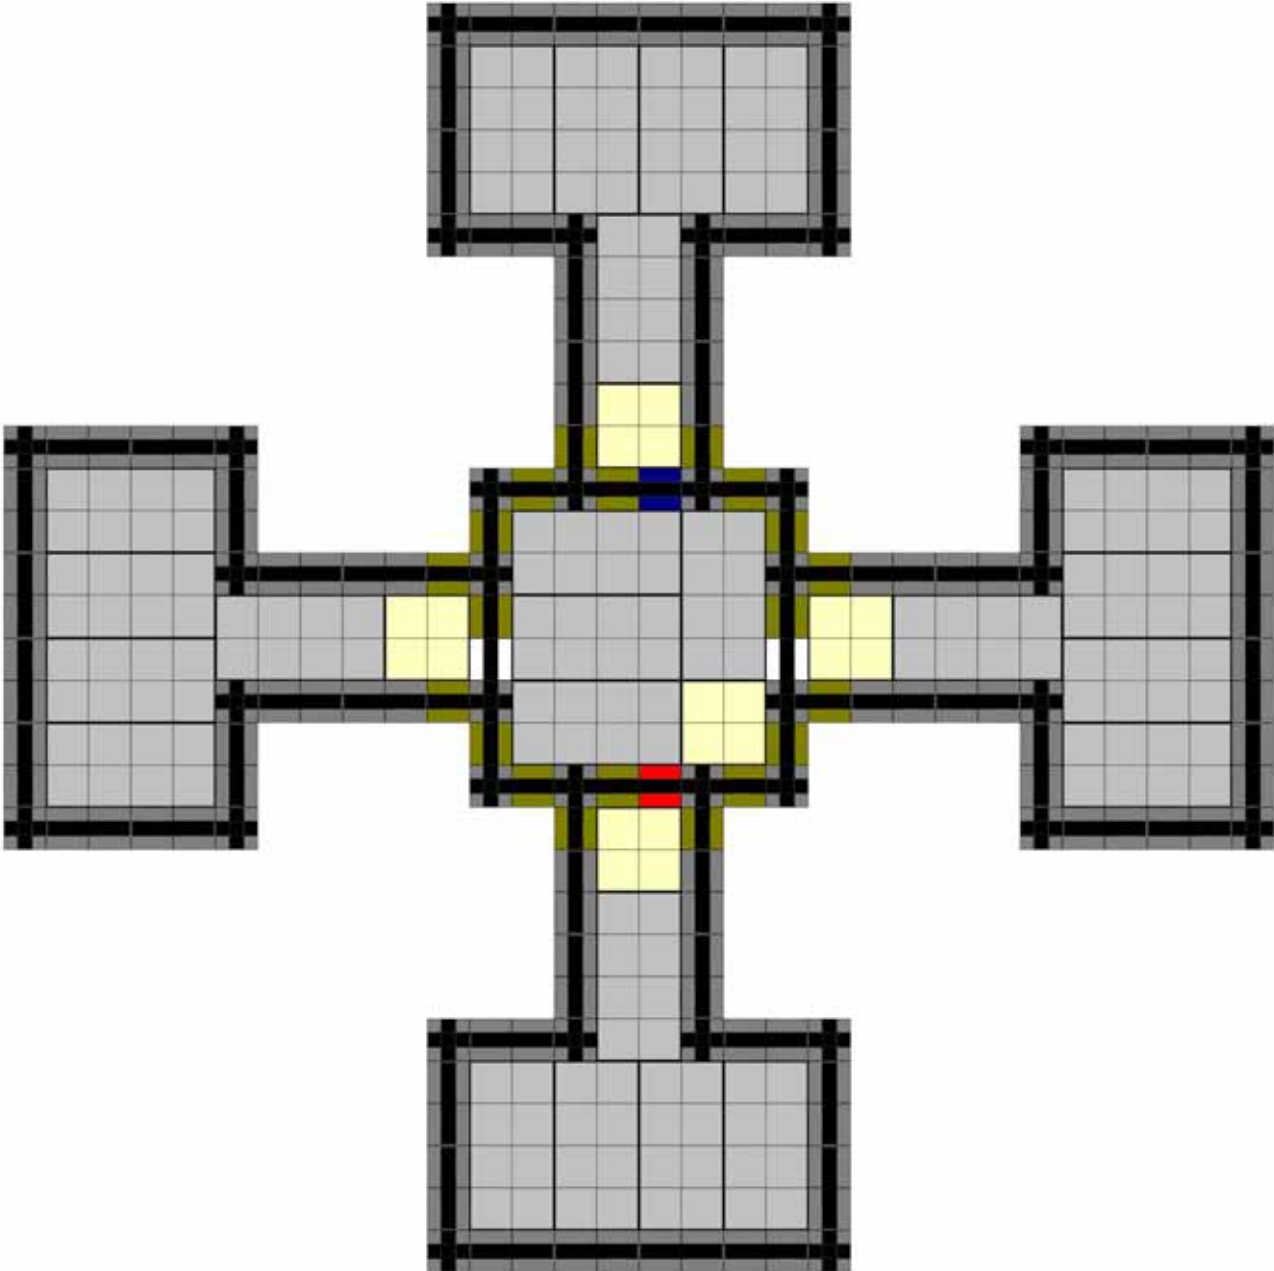

Quest Maps

To be used with

Modular Dungeon parts from

Ancestral Dawn

<http://www.ancestraldawn.com/>

Floors

Doors

Walls

Quest 1
Into the Dark

Quest 1

Into the Dark

Quest 2

The Brothers Durnog

Quest 2

The Brothers Durnog

Quest 3

Problems of Life & Death

Quest 3

Problems of Life & Death

Quest 4
Spoiled Brat

Quest 4
Spoiled Brat

Quest 5
Last Wishes

Quest 5

Last Wishes