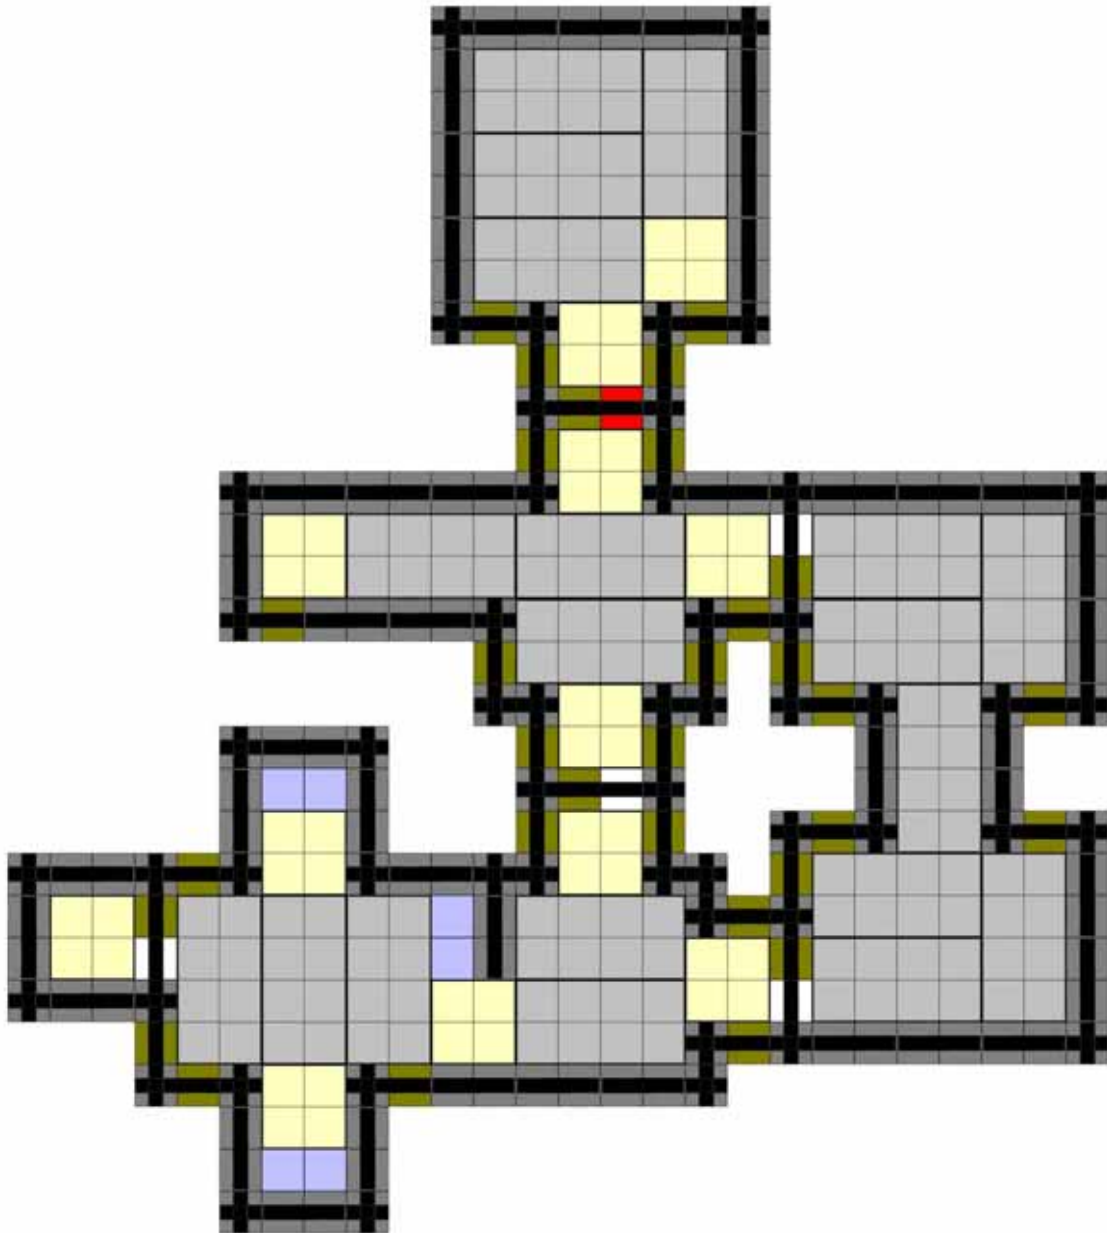

Quest Maps

To be used with

Modular Dungeon parts from

Ancestral Dawn

<http://www.ancestraldawn.com/>

Floors

Doors

Walls

Quest 1
Into the Dark

Quest 1

Into the Dark

Quest 2

The Brothers Durnog

Quest 2

The Brothers Durnog

Quest 3

Problems of Life & Death

Quest 3

Problems of Life & Death

Quest 4
Spoiled Brat

Quest 4
Spoiled Brat

Quest 5
Last Wishes

Quest 5

Last Wishes

Quest 8
The Trapped Ruins

Quest 8

The Trapped Ruins

Quest 9
Old Friends

Quest 9
Old Friends