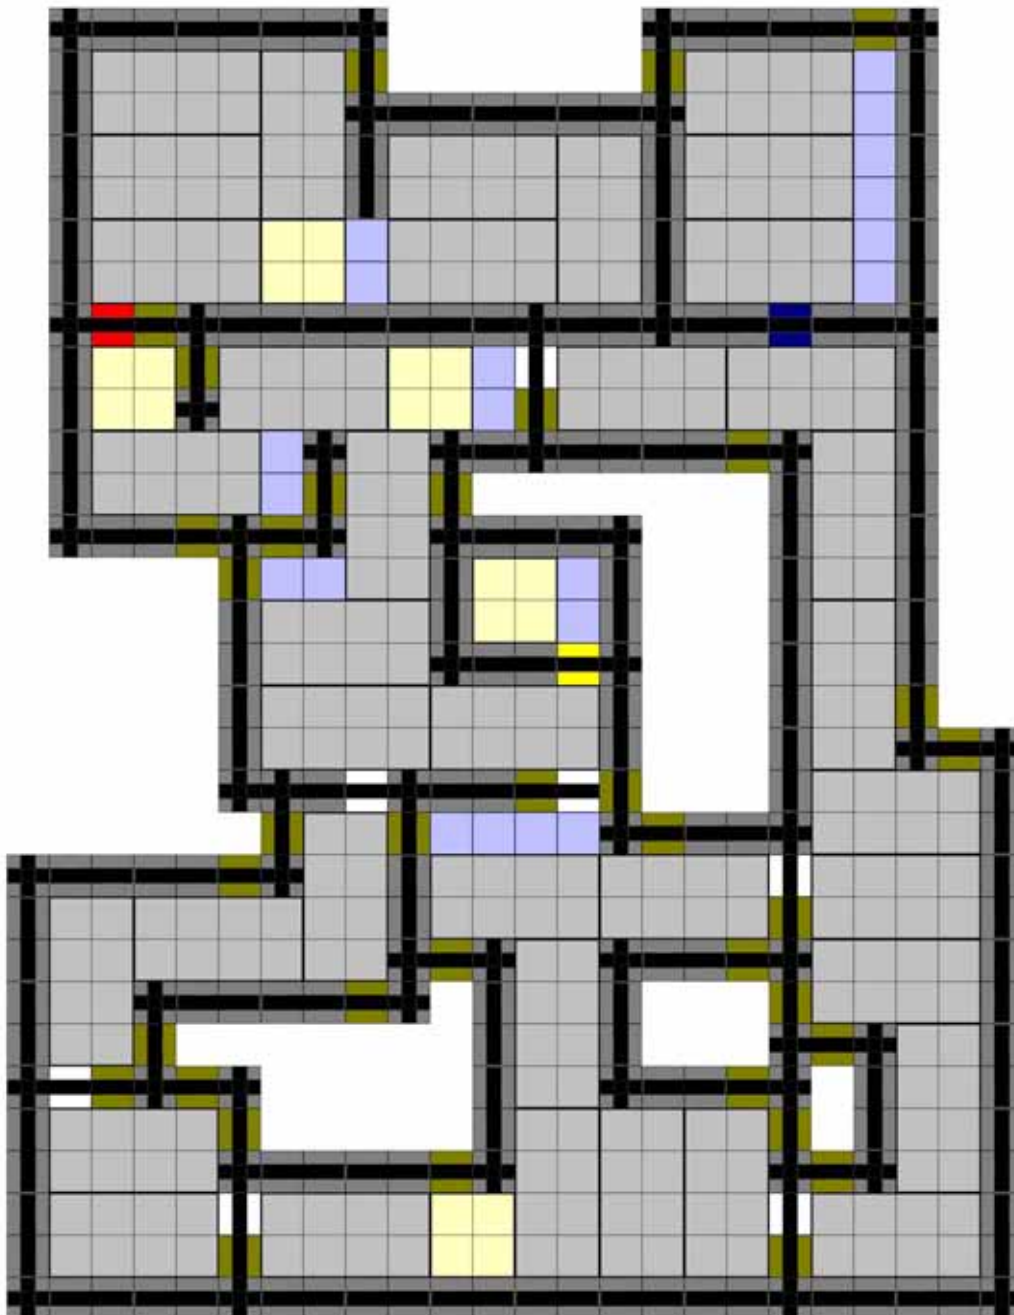

Quest Maps

To be used with

Modular Dungeon parts from

Ancestral Dawn

<http://www.ancestraldawn.com/>

Floors

Doors

Walls

Quest 6

The Eternal Guardian

Quest 6

The Eternal Guardian

Quest 7

The Black Blade

Quest 7

The Black Blade

Quest 8
The Trapped Ruins

Quest 8

The Trapped Ruins

Quest 9
Old Friends

Quest 9
Old Friends