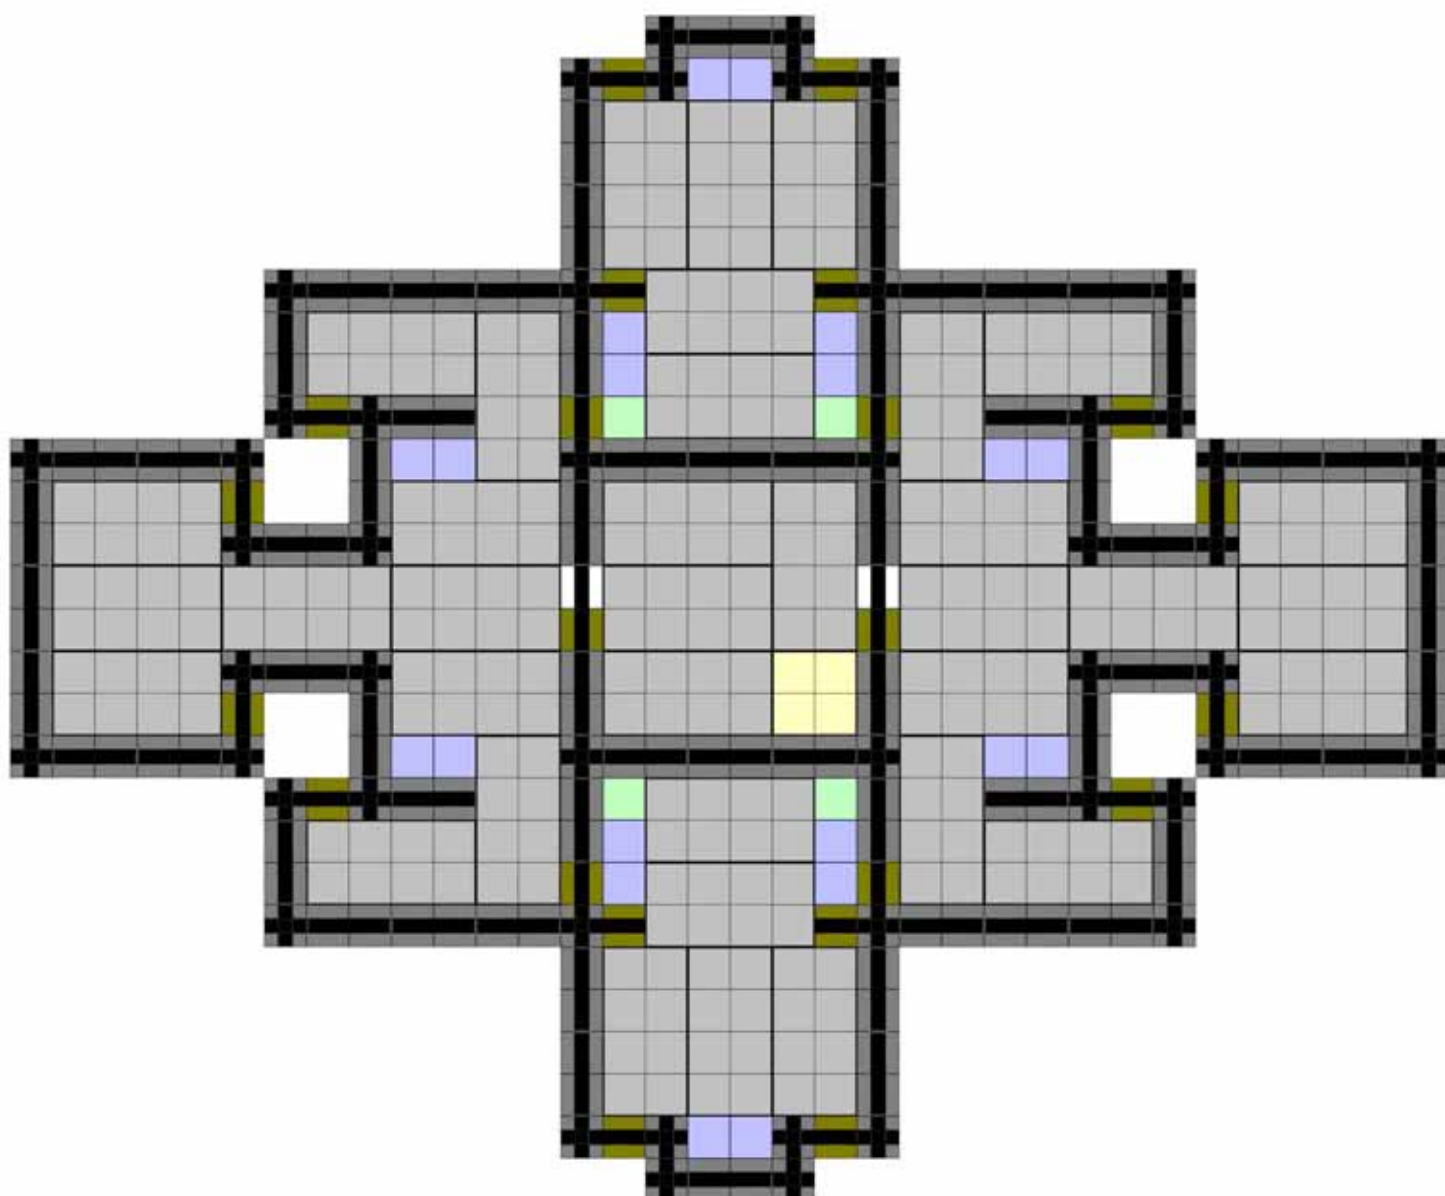

Quest 8
The Trapped Ruins